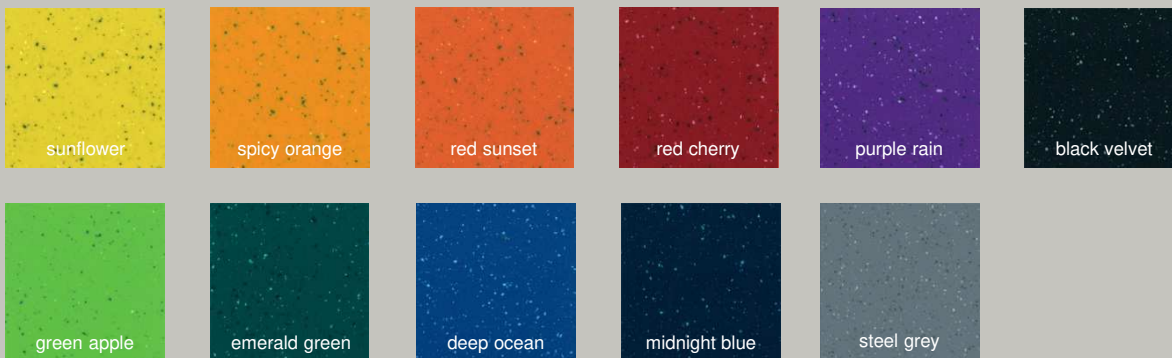

Colour possibilities

- colour range for PORPLASTICSKY
- beautiful sprinkled appearance
- including 3D depth effect

Remark: for further information please refer to the product data sheets or contact our technical service. All data are approximate values. Therefore no liability claims can be derived from the system data sheet. As all PORPLASTIC data sheets are updated on a regular basis it is the users responsibility to obtain the most recent issue (see [www.porplastic.com](http://www.porplastic.com) or contact us directly). Date of issue: **January 2022** – all technical information is subject to change without prior notice.