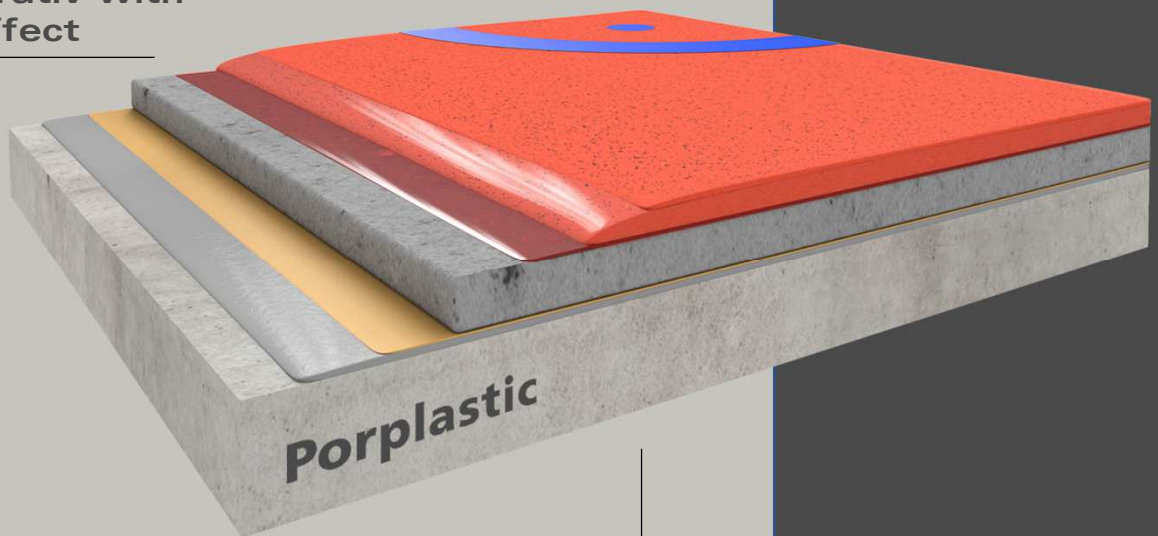

# PORPLASTIC *INDOOR sky*

Decorative flooring system with 3D effect for school and multipurpose sports halls, point-, mixed or combined elastic according to EN 14904

Wide color spectrum

Decorativ with 3D effect

Performance-Check

 Water impermeable	 beautiful sprinkled appearance	 permanent elasticity
 decorative with 3D-effect	 fulfils requirements of AgBB for VOC emission	 good scratch and abrasion resistance

Colour possibilities

- colour range for PORPLASTICSKY
- beautiful sprinkled appearance
- including 3D depth effect

Remark: for further information please refer to the product data sheets or contact our technical service. All data are approximate values. Therefore no liability claims can be derived from the system data sheet. As all PORPLASTIC data sheets are updated on a regular basis it is the users responsibility to obtain the most recent issue (see [www.porplastic.com](http://www.porplastic.com) or contact us directly). Date of issue: **January 2022** – all technical information is subject to change without prior notice.